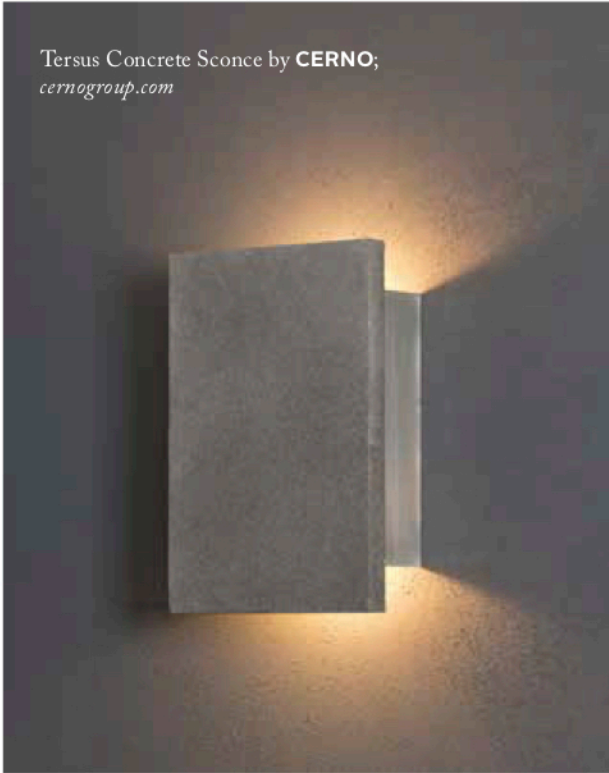

HOME+DESIGN

**MASTERS**  
*of* **DESIGN**

*Rising  
Stars*

**TREND**

Tersus Concrete Sconce by **CERNO**;  
*cernogroup.com*

Crystal Series Side Table  
by **CHUCK MOFFIT**;  
*desousabughes.com*

Ozone L Bar by Massimo  
Castagna for **HENGE**;  
*massbeverly.com*